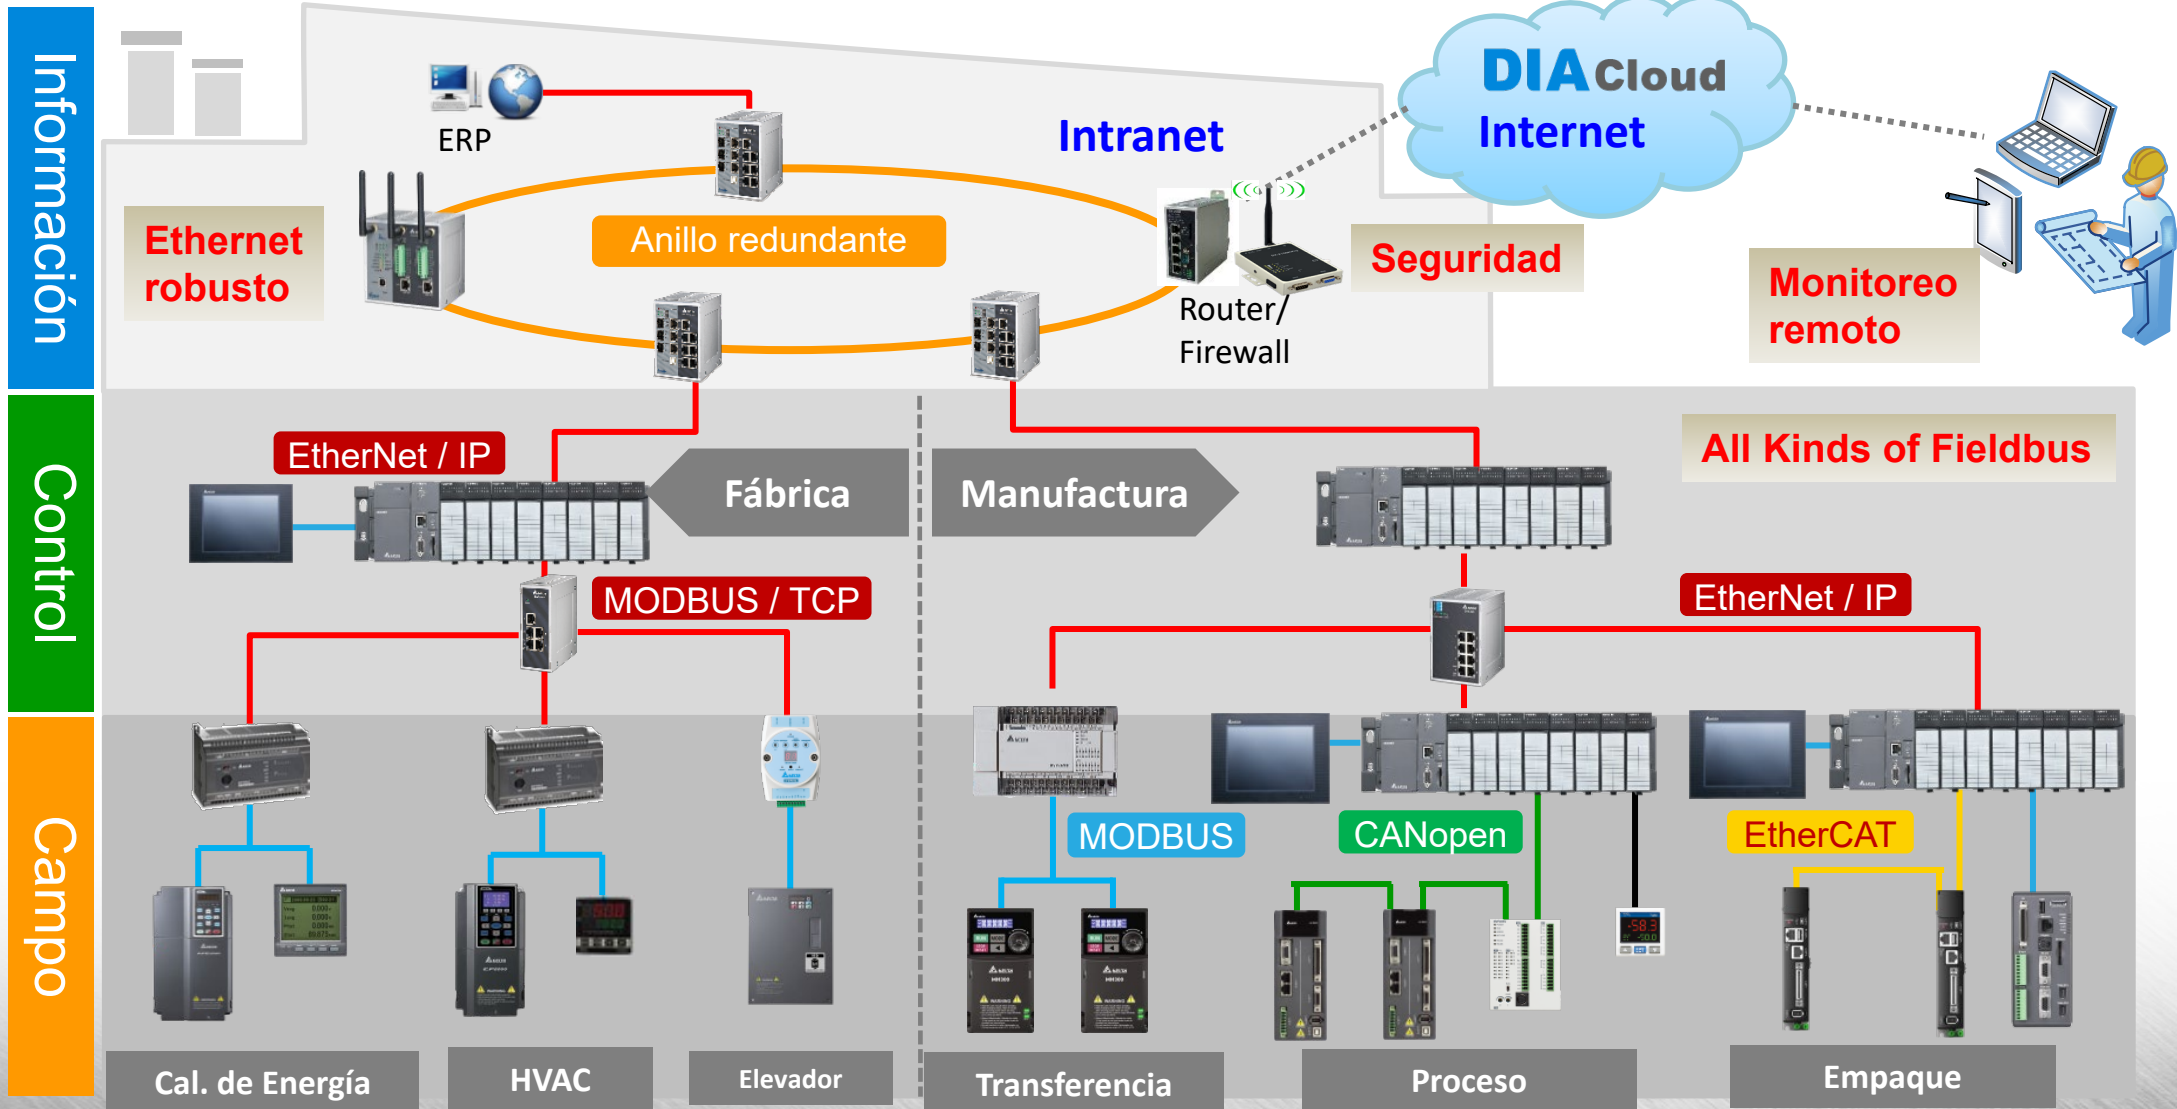

# Solución Delta Industrial

# Energy Management Systems "WAGES"

Information

DIAEnergie

DIAPH-IPC003102A

Control

DVS-008

MODBUS / TCP

IEEE 802.11 b/g/n

IFD9506

MODBUS

DVP-SE

DVW-W02W2-E2

IEEE 802.11 b/g/n

Field

DPM-C520W

DPM-C520