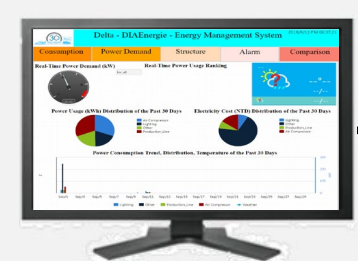

# Energy Management Systems "WAGES"

Information

DIAEnergie

DIAPH-IPC003102A

Control

DVS-008

MODBUS / TCP

IEEE 802.11 b/g/n